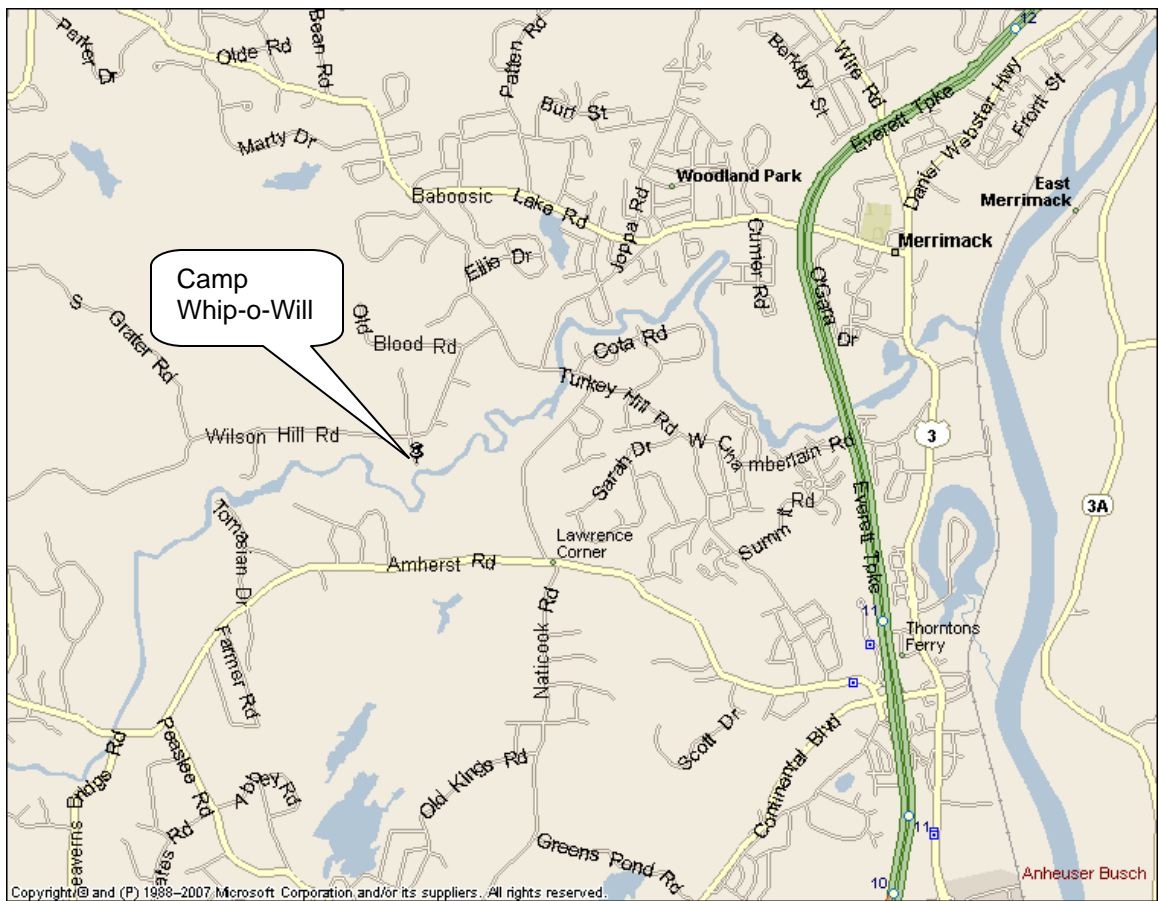

MAP TO THE LOCATION OF:

Camp Whip-o-Will
Boy Scouts of America
Rivergate Road
Merrimack, NH

Take exit 11 off the Everett Turnpike. Get on the road that goes behind Burger King – Amherst Road. Follow Amherst Road and turn right on the Meetinghouse road. Turn left on to Turkey Hill Road. Turn left on Wilson Hill Road, and then a final left on to Rivergate Road. It is a dirt road that looks like you are entering a driveway. Go down the road to the end. You will see the camp entrance off to the right.